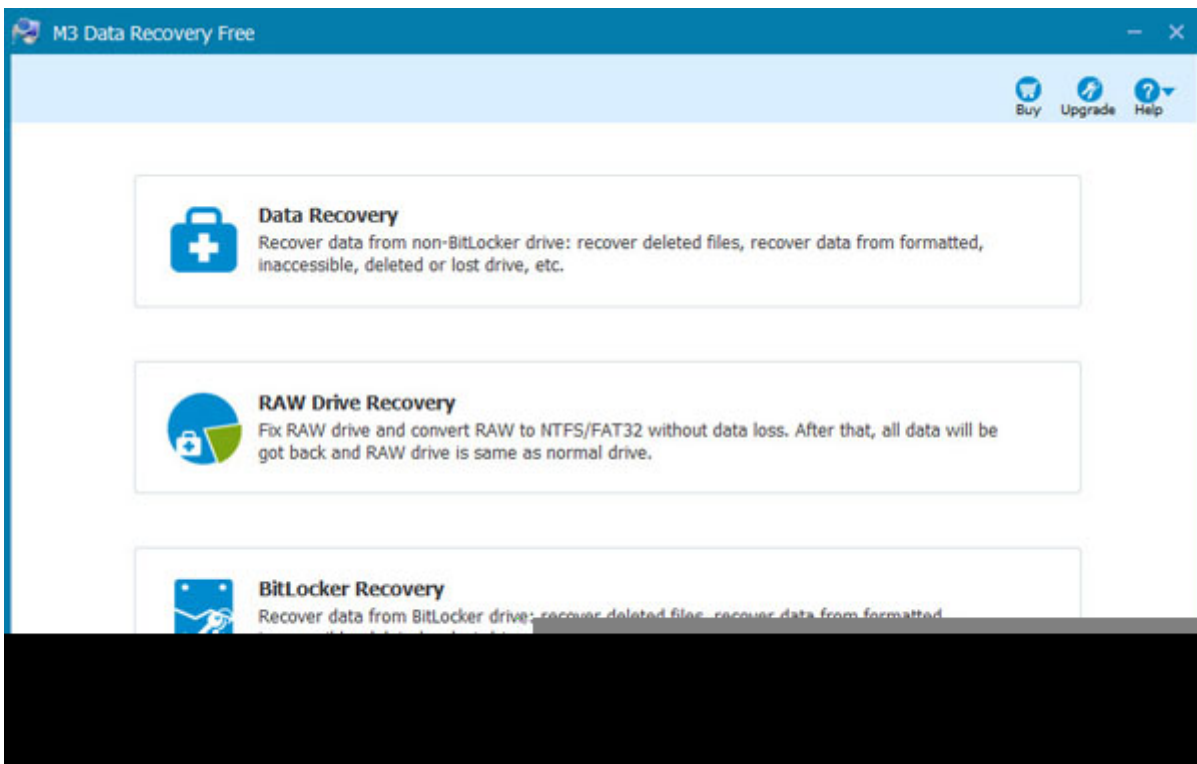

Step 2: Choose the RAW drive which reports "The type of the file system is RAW, chkdsk is not available for RAW drives" error.